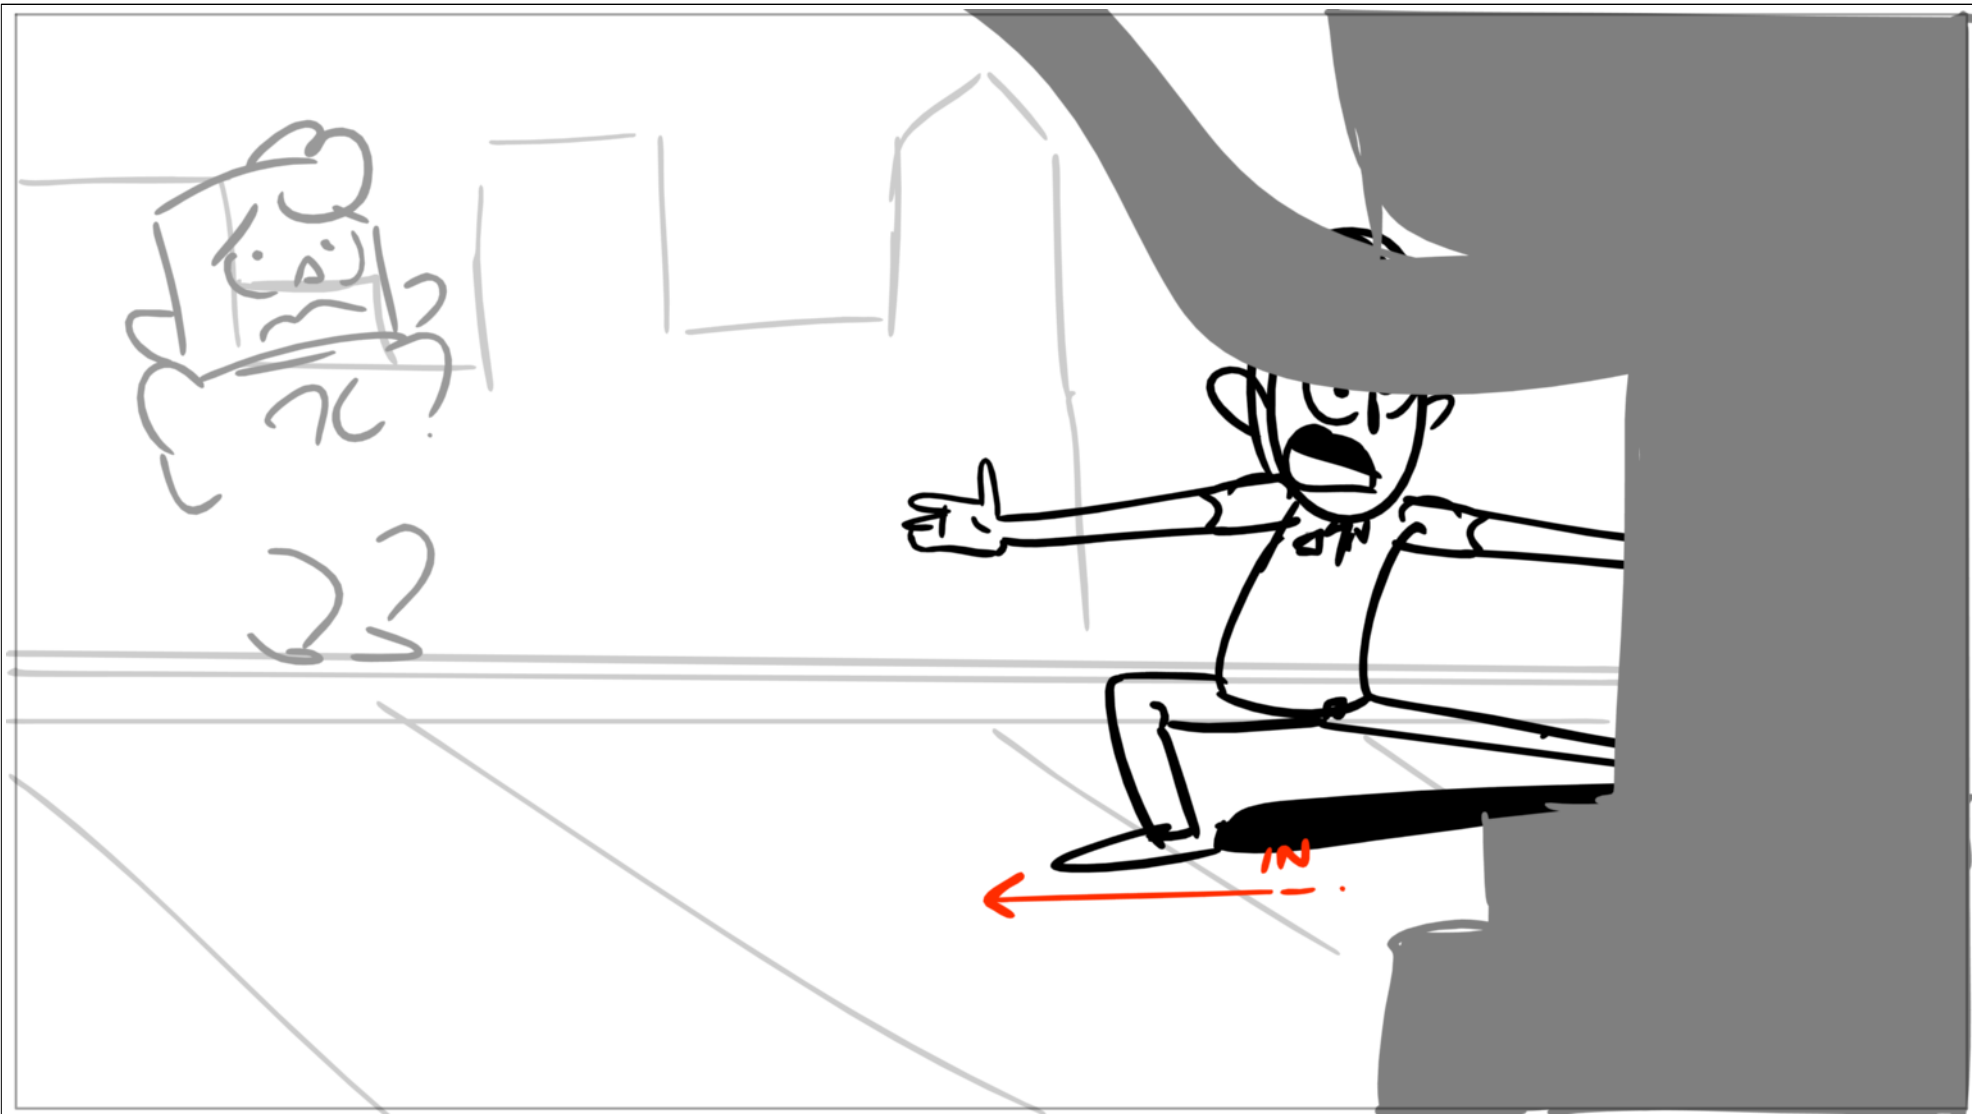

Scene	Duration	Panel	Duration
1	02:51:04	116	01:00

Dialog
DAVE
CARE, we can't do it like this! DEACTIVATE!