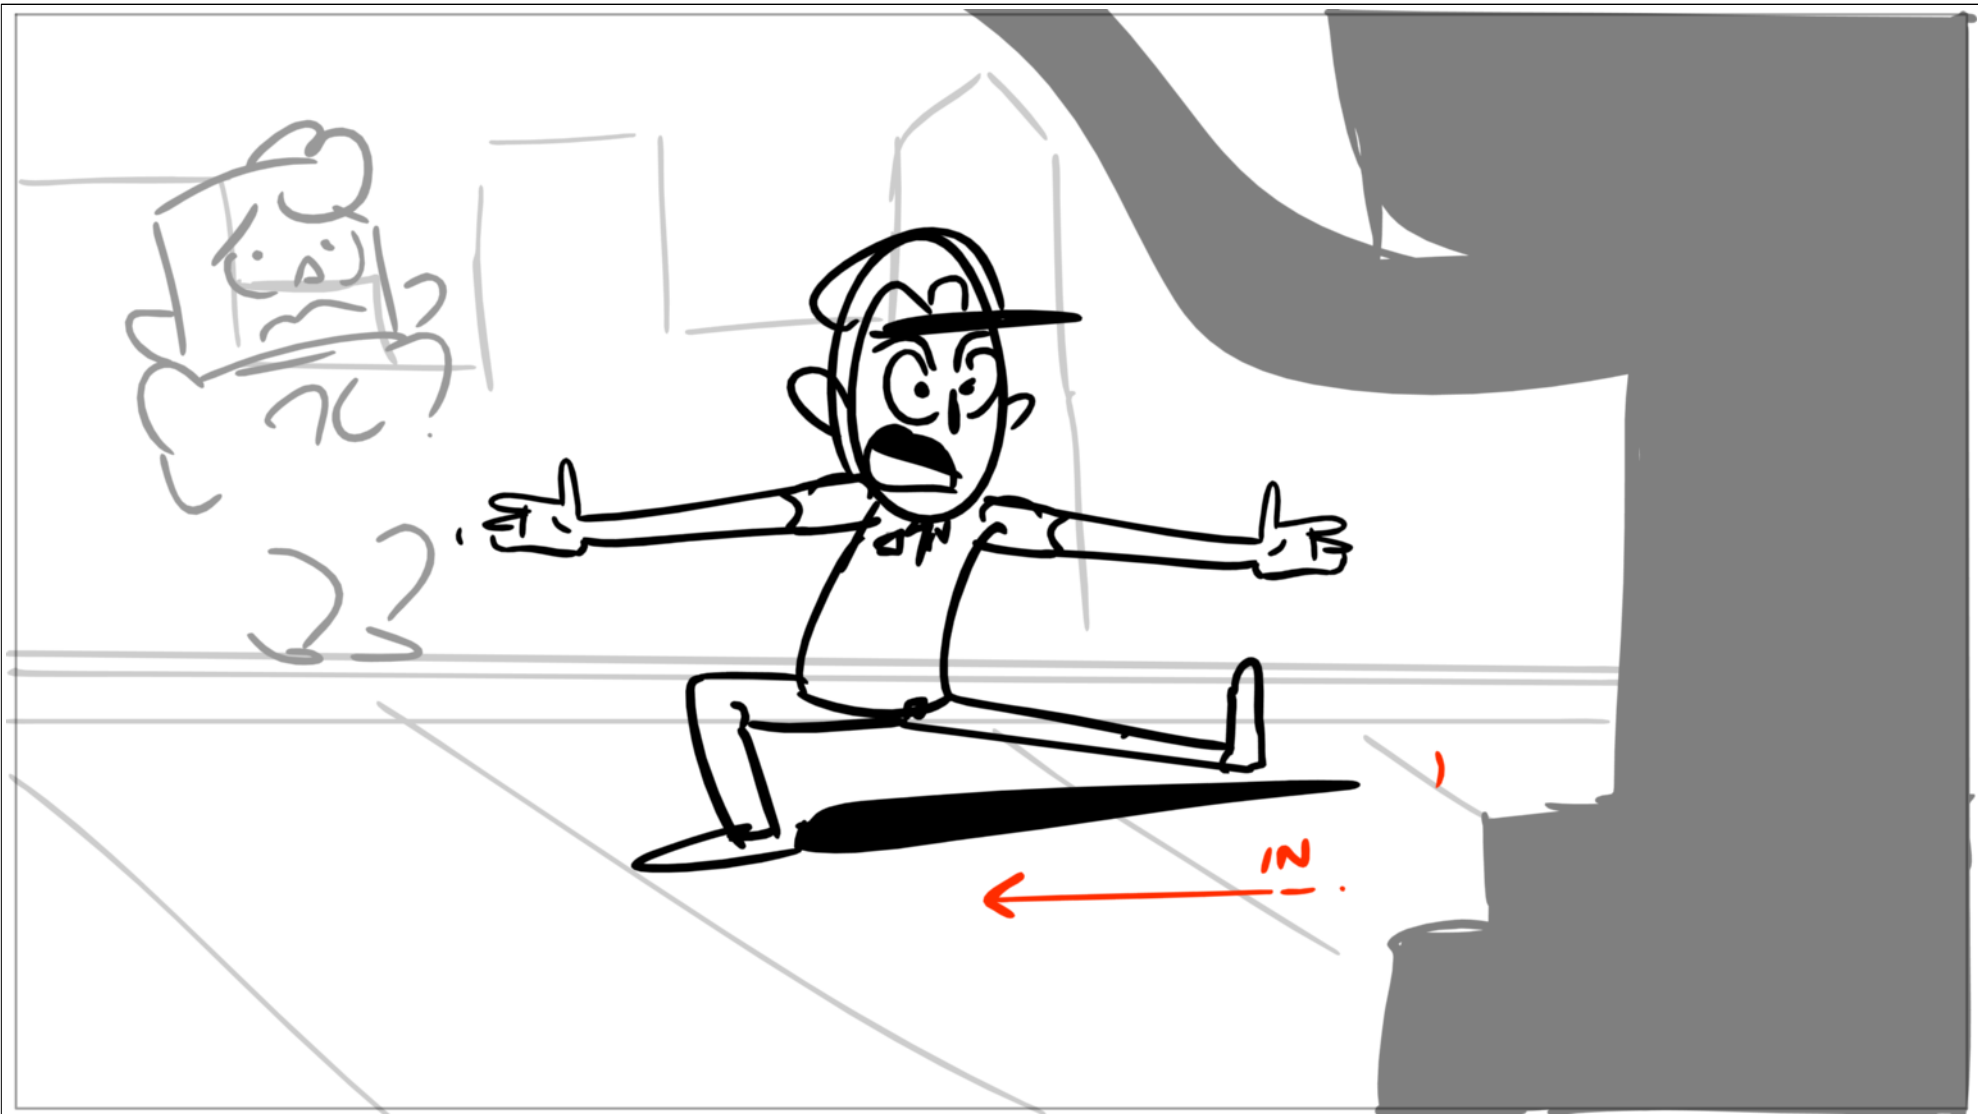

Scene	Duration	Panel	Duration
1	02:51:04	115	01:00

Scene	Duration	Panel	Duration
1	02:51:04	116	01:00

Dialog  
DAVE  
CARE, we can't do it like this! DEACTIVATE!

Scene	Duration	Panel	Duration
1	02:51:04	117	01:00