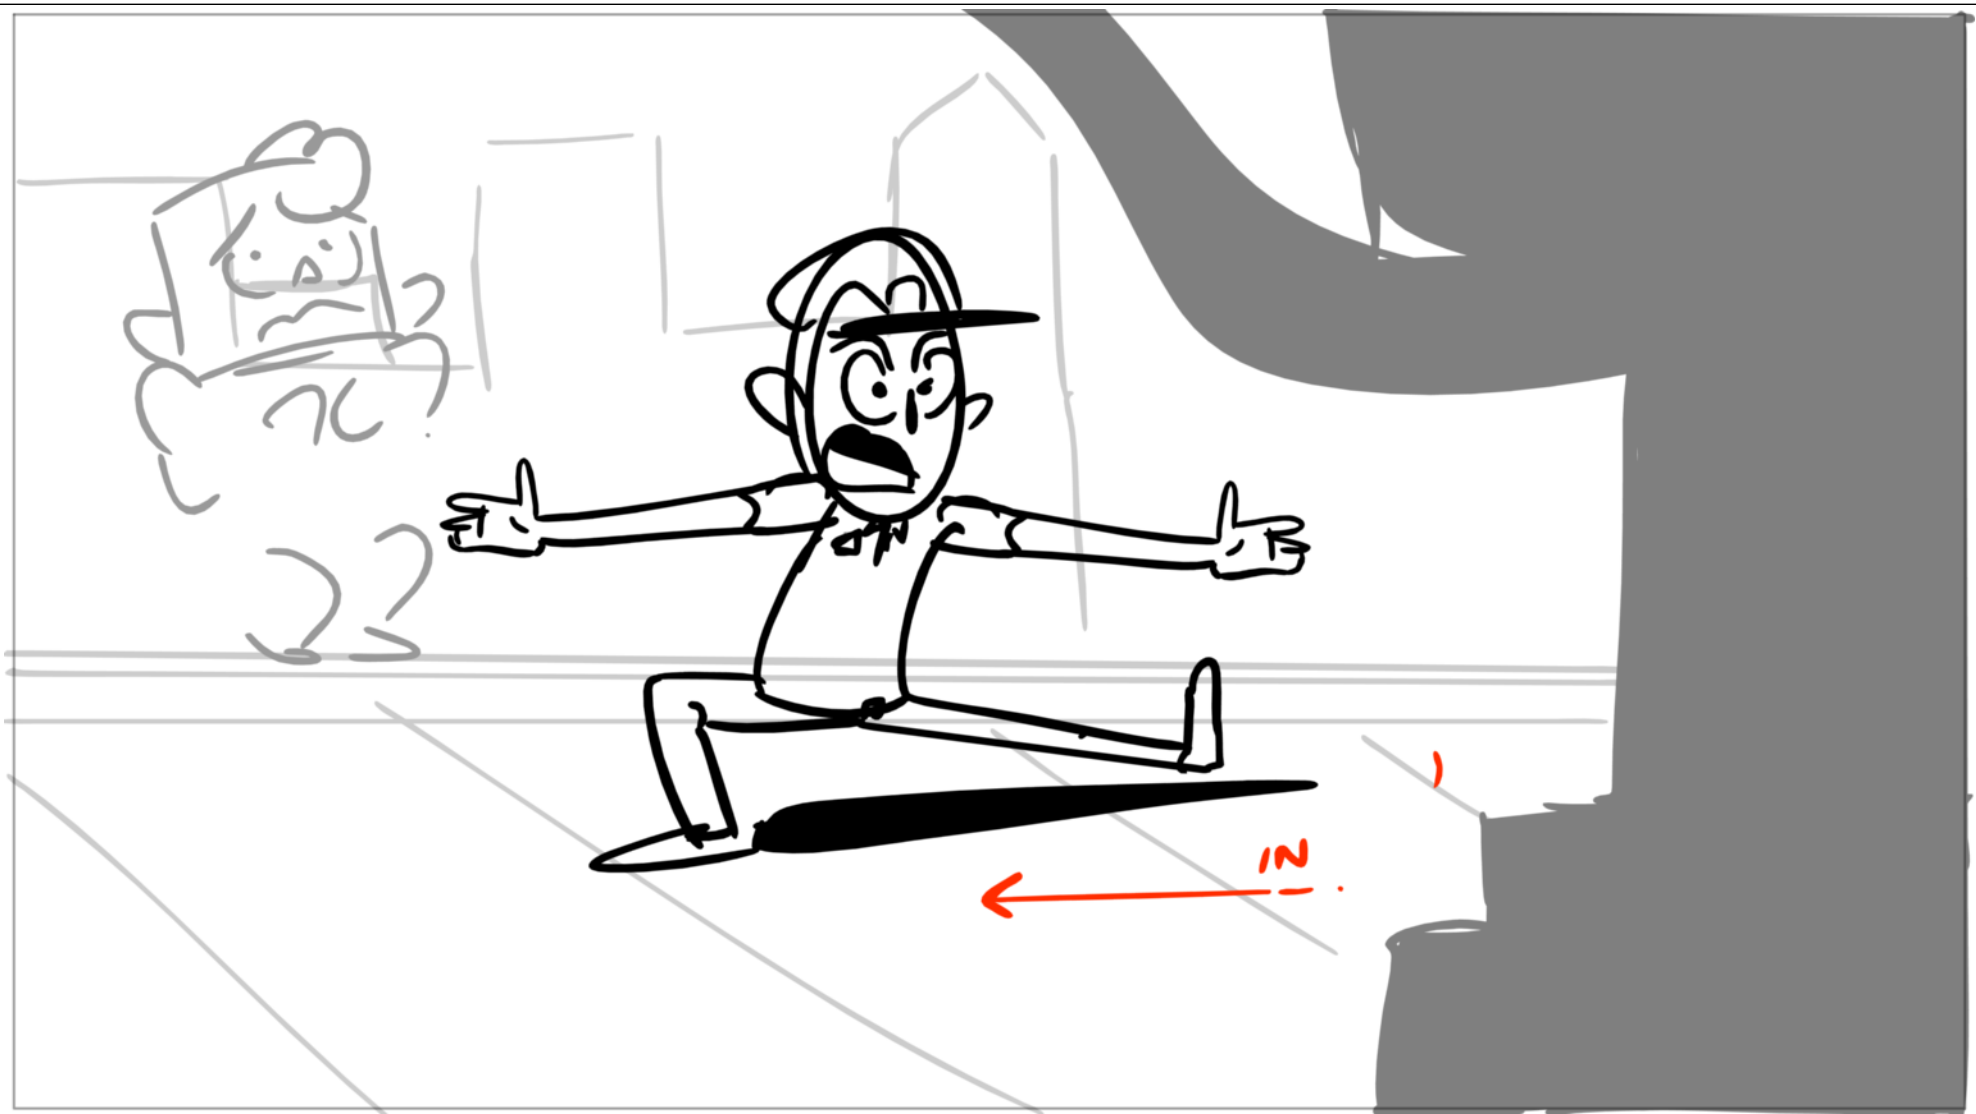

Scene	Duration	Panel	Duration
1	02:51:04	119	01:00

Dialog
DAVE
CARE, we can't do it like this! DEACTIVATE!